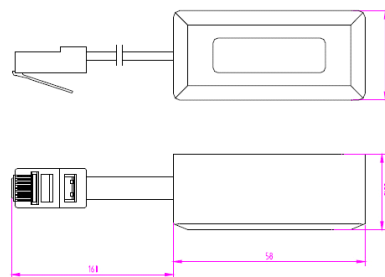

## Product Overview

The Excel RJ-45 to Line Jack Unit (LJU) Adaptors allow Telephones, Modems, Fax Machines, and other LJU Plug fitted equipment to be attached to structured cabling systems. The adaptors are fitted with a 150 mm (6") lead permitting use in a variety of installations such as wall, floor box, GOP box outlets. The details of the RJ-45 to LJU pin-out configurations are detailed overleaf.

## Dimensions

Dimension	Value
Length	58 mm
Width	27 mm
Thickness	23.5 mm
Cord Length (inc plug)	161 mm