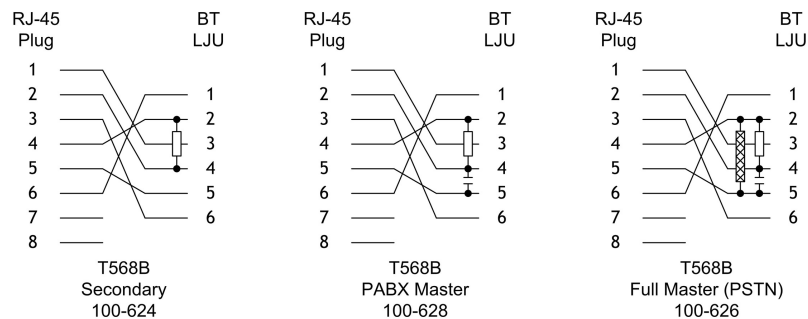

## Features

- RJ-45 to LJU
- Secondary, PABX and PSTN (Full) Master Adaptors Available
- 6" Flying Lead

## Product Overview

The Excel RJ-45 to Line Jack Unit (LJU) Adaptors allow Telephones, Modems, Fax Machines, and other LJU Plug fitted equipment to be attached to structured cabling systems. The adaptors are fitted with a 150 mm (6") lead permitting use in a variety of installations such as wall, floor box, GOP box outlets. The details of the RJ-45 to LJU pin-out configurations are detailed overleaf.

## Configuration Diagrams

## Dimensions

Dimension	Value
Length	58 mm
Width	27 mm
Thickness	23.5 mm
Cord Length (inc plug)	161 mm