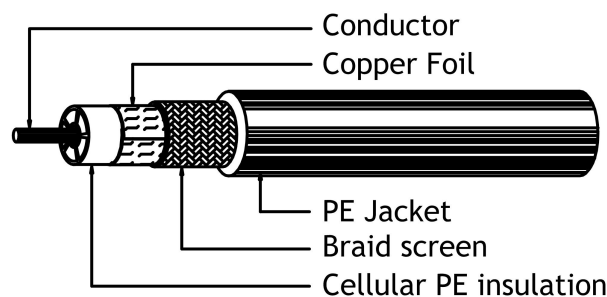

X 75 Ohm

X Solid Core Conductor

X Cut to Length Service

Features

- 75 Ohm
- Solid Core Conductor
- Cut to Length Service
- RoHS Compliant

Product Overview

High quality 75 Ohm TV Relay Coaxial Cable with cellular dielectric suitable for TV Distribution and CCTV installations

Construction

	MF100	MF125	MF167	MF100UG	MF125UG
Conductor	1.00mm (±0.02) Solid bare copper	1.25mm (±0.02) Solid bare copper	1.67mm (±0.03) Solid bare copper	1.00mm (±0.018) Solid bare copper	1.25mm (±0.03) Solid bare copper
Insulation	4.70mm (±0.25) Foam PE	5.60mm (±0.20) Cell PE	7.28mm (±0.30) Cell PE	4.60mm (±0.20) Cell PE	5.60mm (±0.20) Cell PE
Screen	0.12mm (±0.008) x 96 (±2) Mylar foil + CCA braid screen	0.12mm (±0.008) x 64 (±2) Copper foil + Bare copper braid screen	0.15mm (±0.008) x 80 (±2) Copper foil + Bare copper braid screen	0.12mm (±0.008) x 64 (±2) Copper foil + Bare copper braid screen	0.15mm (±0.008) x 64 (±2) Copper foil + Bare copper braid screen
Sheath	-	-	-	-	8.20mm (±0.30) Solid PE
Jacket	6.55mm (±0.30) PVC	7.80mm (±0.30) PE	11.50mm (±0.50) PE	6.80mm (±0.30) PE	9.50mm (±0.30) Viridescence PE